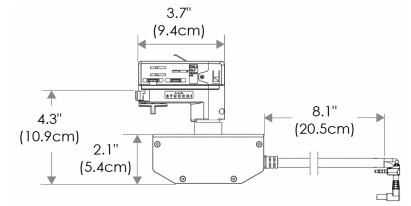

MECHANICAL FIGURES

PSP

US

Flood

Focus

PSP

EU

Flood

Focus