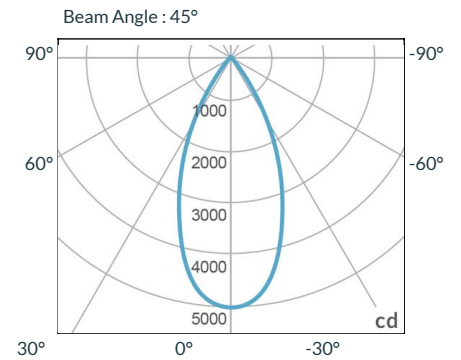

Flood

Focus

PHOTOMETRIC DATA

Focus

Distance		3' (~0.9 m)	10' (~3.0 m)	15' (~4.6 m)
@3200K	fc	2604	241	117
	lux	28027	2591	1257
@5600K	fc	2690	249	121
	lux	28960	2678	1299
Beam Diameter		Ø 0.8' (~0.2m)	Ø 2.6' (~0.8m)	Ø 4.1' (~1.2m)

Flood

Distance		3' (~0.9 m)	10' (~3.0 m)	15' (~4.6 m)
@3200K	fc	546	54	29
	lux	5876	578	314
@5600K	fc	564	55	30
	lux	6071	597	324
Beam Diameter		Ø 2.2' (~0.7m)	Ø 7.4' (~2.3m)	Ø 11.4' (~3.5m)

ACCESSORIES