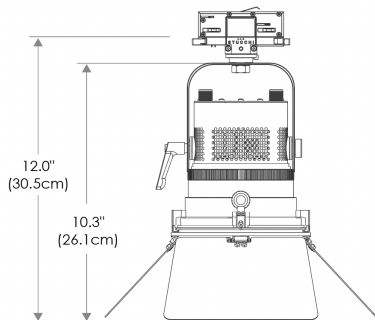

- US** US 120V
- EU** EU 220V

SPECIFICATIONS

Beam Angle	15°- 45°
CRI / TLCI	95/90 typical (in CCT Mode of 2800K-6500K)
Dimming	100% - 0% flicker free
AC Power Draw	90W max
AC Input	100 - 240V AC, 50 - 60Hz
Remote Control	DMX 512
Cooling	Fan Cooled
Acoustic Noise	19 dBA (Auto Mode)
Operating Temp.	32 - 104°F (0 - 40°C)
Weight (Fixture + Power Supply)	4.5lb / 2.1kg

- Cine-Grade Light Quality
- Point-Source LED
- DMX Controllable
- 90W Power Draw
- Compact (< 8" of Vertical Space)

MECHANICAL FIGURES

PSP

US

Flood

Focus

PSP

EU

Flood

Focus

PHOTOMETRIC DATA

Focus

Distance		3' (~0.9 m)	10' (~3.0 m)	15' (~4.6 m)
@3200K	fc	2604	241	117
	lux	28027	2591	1257
@5600K	fc	2690	249	121
	lux	28960	2678	1299
Beam Diameter		Ø 0.8' (~0.2m)	Ø 2.6' (~0.8m)	Ø 4.1' (~1.2m)

Flood

Distance		3' (~0.9 m)	10' (~3.0 m)	15' (~4.6 m)
@3200K	fc	546	54	29
	lux	5876	578	314
@5600K	fc	564	55	30
	lux	6071	597	324
Beam Diameter		Ø 2.2' (~0.7m)	Ø 7.4' (~2.3m)	Ø 11.4' (~3.5m)

ACCESSORIES