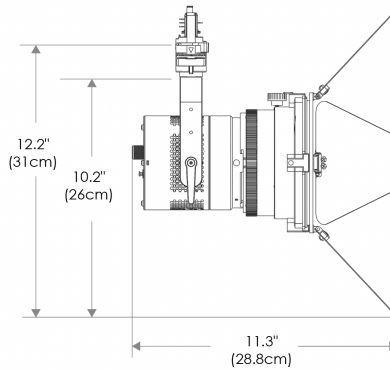

- US** US 120V
- EU** EU 220V

SPECIFICATIONS

Beam Angle	15°- 45°
CRI / TLCI	95/90 typical (in CCT Mode of 2800K-6500K)
Dimming	100% - 0% flicker free
AC Power Draw	90W max
AC Input	100 - 240V AC, 50 - 60Hz
Remote Control	DMX 512
Cooling	Fan Cooled
Acoustic Noise	19 dBA (Auto Mode)
Operating Temp.	32 - 104°F (0 - 40°C)
Weight (Fixture + Power Supply)	4.5lb / 2.1kg

- Cine-Grade Light Quality
- Point-Source LED
- DMX Controllable
- 90W Power Draw
- Compact (< 8" of Vertical Space)

MECHANICAL FIGURES

PSP

US

Flood

Focus

PSP

EU

Flood

Focus

PHOTOMETRIC DATA

Focus

Distance		3' (~0.9 m)	10' (~3.0 m)	15' (~4.6 m)
@3200K	fc	2604	241	117
	lux	28027	2591	1257
@5600K	fc	2690	249	121
	lux	28960	2678	1299
Beam Diameter		Ø 0.8' (~0.2m)	Ø 2.6' (~0.8m)	Ø 4.1' (~1.2m)

Flood

Distance		3' (~0.9 m)	10' (~3.0 m)	15' (~4.6 m)
@3200K	fc	546	54	29
	lux	5876	578	314
@5600K	fc	564	55	30
	lux	6071	597	324
Beam Diameter		Ø 2.2' (~0.7m)	Ø 7.4' (~2.3m)	Ø 11.4' (~3.5m)

ACCESSORIES