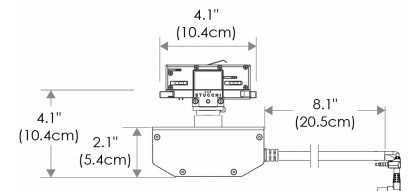

- US** US 120V
- EU** EU 220V

SPECIFICATIONS

Beam Angle	15°- 45°
CRI / TLCI	95/90 typical (in CCT Mode of 2800K-6500K)
Dimming	100% - 0% flicker free
AC Power Draw	90W max
AC Input	100 - 240V AC, 50 - 60Hz
Remote Control	DMX 512
Cooling	Fan Cooled
Acoustic Noise	19 dBA (Auto Mode)
Operating Temp.	32 - 104°F (0 - 40°C)
Weight (Fixture + Power Supply)	4.5lb / 2.1kg

Flood

Focus

PHOTOMETRIC DATA

Focus

Distance		3' (~0.9 m)	10' (~3.0 m)	15' (~4.6 m)
@3200K	fc	2604	241	117
	lux	28027	2591	1257
@5600K	fc	2690	249	121
	lux	28960	2678	1299
Beam Diameter		Ø 0.8' (~0.2m)	Ø 2.6' (~0.8m)	Ø 4.1' (~1.2m)

Flood

Distance		3' (~0.9 m)	10' (~3.0 m)	15' (~4.6 m)
@3200K	fc	546	54	29
	lux	5876	578	314
@5600K	fc	564	55	30
	lux	6071	597	324
Beam Diameter		Ø 2.2' (~0.7m)	Ø 7.4' (~2.3m)	Ø 11.4' (~3.5m)

ACCESSORIES