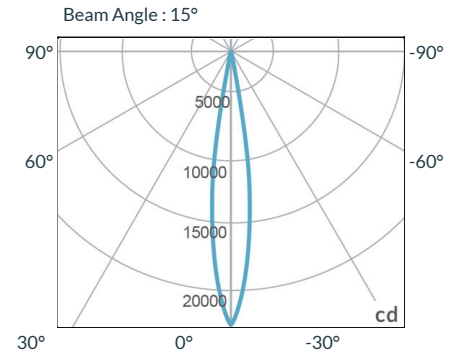

Flood

Focus

PHOTOMETRIC DATA

Focus

Distance		3' (~0.9 m)	10' (~3.0 m)	15' (~4.6 m)
@3200K	fc	2604	241	117
	lux	28027	2591	1257
@5600K	fc	2690	249	121
	lux	28960	2678	1299
Beam Diameter		Ø 0.8' (~0.2m)	Ø 2.6' (~0.8m)	Ø 4.1' (~1.2m)

Flood

Distance		3' (~0.9 m)	10' (~3.0 m)	15' (~4.6 m)
@3200K	fc	546	54	29
	lux	5876	578	314
@5600K	fc	564	55	30
	lux	6071	597	324
Beam Diameter		Ø 2.2' (~0.7m)	Ø 7.4' (~2.3m)	Ø 11.4' (~3.5m)

ACCESSORIES