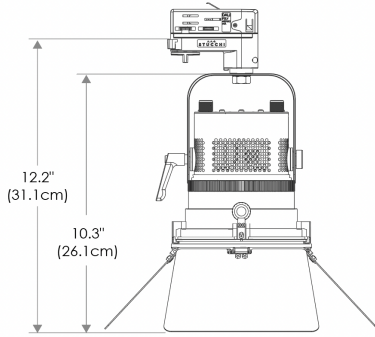

- US** US 120V
- EU** EU 220V

SPECIFICATIONS

Beam Angle	15°- 45°
CRI / TLCI	95/90 typical (in CCT Mode of 2800K-6500K)
Dimming	100% - 0% flicker free
AC Power Draw	90W max
AC Input	100 - 240V AC, 50 - 60Hz
Remote Control	DMX 512
Cooling	Fan Cooled
Acoustic Noise	19 dBA (Auto Mode)
Operating Temp.	32 - 104°F (0 - 40°C)
Weight (Fixture + Power Supply)	4.5lb / 2.1kg

- Cine-Grade Light Quality
- Point-Source LED
- DMX Controllable
- 90W Power Draw
- Compact (< 8" of Vertical Space)

MECHANICAL FIGURES

PSP

US

Flood

Focus

PSP

EU

Flood

Focus

PHOTOMETRIC DATA

Focus

Distance		3' (~0.9 m)	10' (~3.0 m)	15' (~4.6 m)
@3200K	fc	2604	241	117
	lux	28027	2591	1257
@5600K	fc	2690	249	121
	lux	28960	2678	1299
Beam Diameter		Ø 0.8' (~0.2m)	Ø 2.6' (~0.8m)	Ø 4.1' (~1.2m)

Flood

Distance		3' (~0.9 m)	10' (~3.0 m)	15' (~4.6 m)
@3200K	fc	546	54	29
	lux	5876	578	314
@5600K	fc	564	55	30
	lux	6071	597	324
Beam Diameter		Ø 2.2' (~0.7m)	Ø 7.4' (~2.3m)	Ø 11.4' (~3.5m)

ACCESSORIES