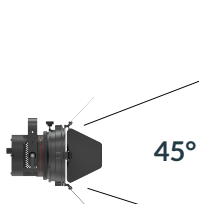

- US** US 120V
- EU** EU 220V

SPECIFICATIONS

Beam Angle	15°- 45°
CRI / TLCI	95/90 typical (in CCT Mode of 2800K-6500K)
Dimming	100% - 0% flicker free
AC Power Draw	90W max
AC Input	100 - 240V AC, 50 - 60Hz
Remote Control	DMX 512
Cooling	Fan Cooled
Acoustic Noise	19 dBA (Auto Mode)
Operating Temp.	32 - 104°F (0 - 40°C)
Weight (Fixture + Power Supply)	4.5lb / 2.1kg

- Cine-Grade Light Quality
- Point-Source LED
- DMX Controllable
- 90W Power Draw
- Compact (< 8" of Vertical Space)

MECHANICAL FIGURES

PSP

US

Flood

Focus

PSP

EU

Flood

Focus

PHOTOMETRIC DATA

Focus

Distance		3' (~0.9 m)	10' (~3.0 m)	15' (~4.6 m)
@3200K	fc	2604	241	117
	lux	28027	2591	1257
@5600K	fc	2690	249	121
	lux	28960	2678	1299
Beam Diameter		Ø 0.8' (~0.2m)	Ø 2.6' (~0.8m)	Ø 4.1' (~1.2m)

Flood

Distance		3' (~0.9 m)	10' (~3.0 m)	15' (~4.6 m)
@3200K	fc	546	54	29
	lux	5876	578	314
@5600K	fc	564	55	30
	lux	6071	597	324
Beam Diameter		Ø 2.2' (~0.7m)	Ø 7.4' (~2.3m)	Ø 11.4' (~3.5m)

ACCESSORIES