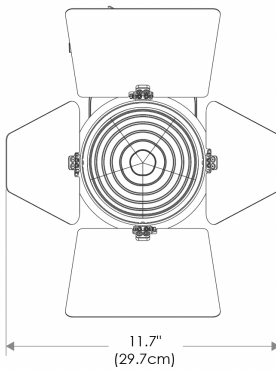

- US** US 120V
- EU** EU 220V

SPECIFICATIONS

Beam Angle	15°- 45°
CRI / TLCI	95/90 typical (in CCT Mode of 2800K-6500K)
Dimming	100% - 0% flicker free
AC Power Draw	90W max
AC Input	100 - 240V AC, 50 - 60Hz
Remote Control	DMX 512
Cooling	Fan Cooled
Acoustic Noise	19 dBA (Auto Mode)
Operating Temp.	32 - 104°F (0 - 40°C)
Weight (Fixture + Power Supply)	4.5lb / 2.1kg

- Cine-Grade Light Quality
- Point-Source LED
- DMX Controllable
- 90W Power Draw
- Compact (< 8" of Vertical Space)

MECHANICAL FIGURES

PSP

US

Flood

Focus

PSP

EU

Flood

Focus

PHOTOMETRIC DATA

Focus

Distance		3' (~0.9 m)	10' (~3.0 m)	15' (~4.6 m)
@3200K	fc	2604	241	117
	lux	28027	2591	1257
@5600K	fc	2690	249	121
	lux	28960	2678	1299
Beam Diameter		Ø 0.8' (~0.2m)	Ø 2.6' (~0.8m)	Ø 4.1' (~1.2m)

Flood

Distance		3' (~0.9 m)	10' (~3.0 m)	15' (~4.6 m)
@3200K	fc	546	54	29
	lux	5876	578	314
@5600K	fc	564	55	30
	lux	6071	597	324
Beam Diameter		Ø 2.2' (~0.7m)	Ø 7.4' (~2.3m)	Ø 11.4' (~3.5m)

ACCESSORIES