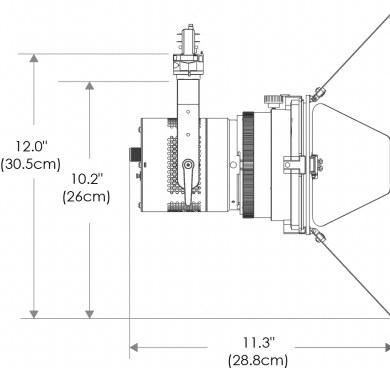

- US** US 120V
- EU** EU 220V

SPECIFICATIONS

Beam Angle	15°- 45°
CRI / TLCI	95/90 typical (in CCT Mode of 2800K-6500K)
Dimming	100% - 0% flicker free
AC Power Draw	90W max
AC Input	100 - 240V AC, 50 - 60Hz
Remote Control	DMX 512
Cooling	Fan Cooled
Acoustic Noise	19 dBA (Auto Mode)
Operating Temp.	32 - 104°F (0 - 40°C)
Weight (Fixture + Power Supply)	4.5lb / 2.1kg

- Cine-Grade Light Quality
- Point-Source LED
- DMX Controllable
- 90W Power Draw
- Compact (< 8" of Vertical Space)

MECHANICAL FIGURES

PSP

US

Flood

Focus

PSP

EU

Flood

Focus

PHOTOMETRIC DATA

Focus

Distance		3' (~0.9 m)	10' (~3.0 m)	15' (~4.6 m)
@3200K	fc	2604	241	117
	lux	28027	2591	1257
@5600K	fc	2690	249	121
	lux	28960	2678	1299
Beam Diameter		Ø 0.8' (~0.2m)	Ø 2.6' (~0.8m)	Ø 4.1' (~1.2m)

Flood

Distance		3' (~0.9 m)	10' (~3.0 m)	15' (~4.6 m)
@3200K	fc	546	54	29
	lux	5876	578	314
@5600K	fc	564	55	30
	lux	6071	597	324
Beam Diameter		Ø 2.2' (~0.7m)	Ø 7.4' (~2.3m)	Ø 11.4' (~3.5m)

ACCESSORIES