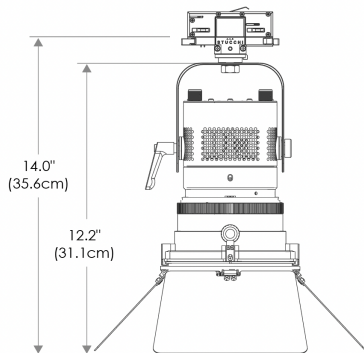

- US** US 120V
- EU** EU 220V

SPECIFICATIONS

Beam Angle	15°- 45°
CRI / TLCI	95/90 typical (in CCT Mode of 2800K-6500K)
Dimming	100% - 0% flicker free
AC Power Draw	90W max
AC Input	100 - 240V AC, 50 - 60Hz
Remote Control	DMX 512
Cooling	Fan Cooled
Acoustic Noise	19 dBA (Auto Mode)
Operating Temp.	32 - 104°F (0 - 40°C)
Weight (Fixture + Power Supply)	4.5lb / 2.1kg

- Cine-Grade Light Quality
- Point-Source LED
- DMX Controllable
- 90W Power Draw
- Compact (< 8" of Vertical Space)

MECHANICAL FIGURES

PSP

US

Flood

Focus

PSP

EU

Flood

Focus

PHOTOMETRIC DATA

Focus

Distance		3' (~0.9 m)	10' (~3.0 m)	15' (~4.6 m)
@3200K	fc	2604	241	117
	lux	28027	2591	1257
@5600K	fc	2690	249	121
	lux	28960	2678	1299
Beam Diameter		Ø 0.8' (~0.2m)	Ø 2.6' (~0.8m)	Ø 4.1' (~1.2m)

Flood

Distance		3' (~0.9 m)	10' (~3.0 m)	15' (~4.6 m)
@3200K	fc	546	54	29
	lux	5876	578	314
@5600K	fc	564	55	30
	lux	6071	597	324
Beam Diameter		Ø 2.2' (~0.7m)	Ø 7.4' (~2.3m)	Ø 11.4' (~3.5m)

ACCESSORIES