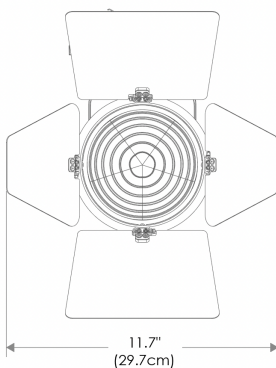

- US** US 120V
- EU** EU 220V

SPECIFICATIONS

Beam Angle	15°- 45°
CRI / TLCI	95/90 typical (in CCT Mode of 2800K-6500K)
Dimming	100% - 0% flicker free
AC Power Draw	90W max
AC Input	100 - 240V AC, 50 - 60Hz
Remote Control	DMX 512
Cooling	Fan Cooled
Acoustic Noise	19 dBA (Auto Mode)
Operating Temp.	32 - 104°F (0 - 40°C)
Weight (Fixture + Power Supply)	4.5lb / 2.1kg

- Cine-Grade Light Quality
- Point-Source LED
- DMX Controllable
- 90W Power Draw
- Compact (< 8" of Vertical Space)

MECHANICAL FIGURES

PSP

US

Flood

Focus

PSP

EU

Flood

Focus

PHOTOMETRIC DATA

Focus

Distance		3' (~0.9 m)	10' (~3.0 m)	15' (~4.6 m)
@3200K	fc	2604	241	117
	lux	28027	2591	1257
@5600K	fc	2690	249	121
	lux	28960	2678	1299
Beam Diameter		Ø 0.8' (~0.2m)	Ø 2.6' (~0.8m)	Ø 4.1' (~1.2m)

Flood

Distance		3' (~0.9 m)	10' (~3.0 m)	15' (~4.6 m)
@3200K	fc	546	54	29
	lux	5876	578	314
@5600K	fc	564	55	30
	lux	6071	597	324
Beam Diameter		Ø 2.2' (~0.7m)	Ø 7.4' (~2.3m)	Ø 11.4' (~3.5m)

ACCESSORIES