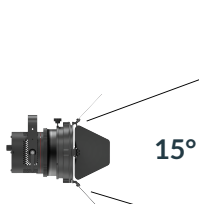

- US** US 120V
- EU** EU 220V

SPECIFICATIONS

Beam Angle	15°- 45°
CRI / TLCI	95/90 typical (in CCT Mode of 2800K-6500K)
Dimming	100% - 0% flicker free
AC Power Draw	90W max
AC Input	100 - 240V AC, 50 - 60Hz
Remote Control	DMX 512
Cooling	Fan Cooled
Acoustic Noise	19 dBA (Auto Mode)
Operating Temp.	32 - 104°F (0 - 40°C)
Weight (Fixture + Power Supply)	4.5lb / 2.1kg

- Cine-Grade Light Quality
- Point-Source LED
- DMX Controllable
- 90W Power Draw
- Compact (< 8" of Vertical Space)

MECHANICAL FIGURES

PSP

US

Flood

Focus

PSP

EU

Flood

Focus

PHOTOMETRIC DATA

Focus

Distance		3' (~0.9 m)	10' (~3.0 m)	15' (~4.6 m)
@3200K	fc	2604	241	117
	lux	28027	2591	1257
@5600K	fc	2690	249	121
	lux	28960	2678	1299
Beam Diameter		Ø 0.8' (~0.2m)	Ø 2.6' (~0.8m)	Ø 4.1' (~1.2m)

Flood

Distance		3' (~0.9 m)	10' (~3.0 m)	15' (~4.6 m)
@3200K	fc	546	54	29
	lux	5876	578	314
@5600K	fc	564	55	30
	lux	6071	597	324
Beam Diameter		Ø 2.2' (~0.7m)	Ø 7.4' (~2.3m)	Ø 11.4' (~3.5m)

ACCESSORIES