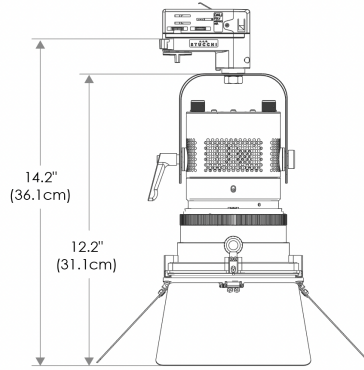

- US** US 120V
- EU** EU 220V

SPECIFICATIONS

Beam Angle	15°- 45°
CRI / TLCI	95/90 typical (in CCT Mode of 2800K-6500K)
Dimming	100% - 0% flicker free
AC Power Draw	90W max
AC Input	100 - 240V AC, 50 - 60Hz
Remote Control	DMX 512
Cooling	Fan Cooled
Acoustic Noise	19 dBA (Auto Mode)
Operating Temp.	32 - 104°F (0 - 40°C)
Weight (Fixture + Power Supply)	4.5lb / 2.1kg

- Cine-Grade Light Quality
- Point-Source LED
- DMX Controllable
- 90W Power Draw
- Compact (< 8" of Vertical Space)

MECHANICAL FIGURES

PSP

US

Flood

Focus

PSP

EU

Flood

Focus

PHOTOMETRIC DATA

Focus

Distance		3' (~0.9 m)	10' (~3.0 m)	15' (~4.6 m)
@3200K	fc	2604	241	117
	lux	28027	2591	1257
@5600K	fc	2690	249	121
	lux	28960	2678	1299
Beam Diameter		Ø 0.8' (~0.2m)	Ø 2.6' (~0.8m)	Ø 4.1' (~1.2m)

Flood

Distance		3' (~0.9 m)	10' (~3.0 m)	15' (~4.6 m)
@3200K	fc	546	54	29
	lux	5876	578	314
@5600K	fc	564	55	30
	lux	6071	597	324
Beam Diameter		Ø 2.2' (~0.7m)	Ø 7.4' (~2.3m)	Ø 11.4' (~3.5m)

ACCESSORIES