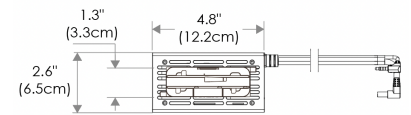

- US** US 120V
- EU** EU 220V

SPECIFICATIONS

Beam Angle	15°- 45°
CRI / TLCI	95/90 typical (in CCT Mode of 2800K-6500K)
Dimming	100% - 0% flicker free
AC Power Draw	90W max
AC Input	100 - 240V AC, 50 - 60Hz
Remote Control	DMX 512
Cooling	Fan Cooled
Acoustic Noise	19 dBA (Auto Mode)
Operating Temp.	32 - 104°F (0 - 40°C)
Weight (Fixture + Power Supply)	4.5lb / 2.1kg

Flood

Focus

PHOTOMETRIC DATA

Focus

Distance		3' (~0.9 m)	10' (~3.0 m)	15' (~4.6 m)
@3200K	fc	2604	241	117
	lux	28027	2591	1257
@5600K	fc	2690	249	121
	lux	28960	2678	1299
Beam Diameter		Ø 0.8' (~0.2m)	Ø 2.6' (~0.8m)	Ø 4.1' (~1.2m)