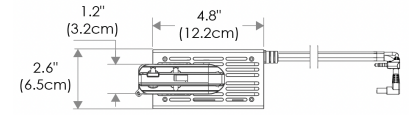

MECHANICAL FIGURES

PSP

US

Flood

Focus

PSP

EU

Flood

Focus